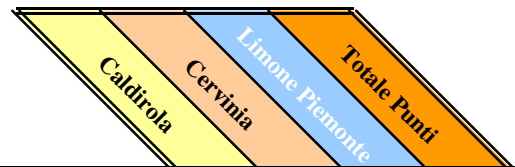

ION CUP DeepBike LIBERTAS 2022

Classifica Junior DP2

| | | | | | | Caldirola | Cervinia | Limone Piemonte | Totale Punti | |
|----|----------------------|----|---|--|------------------------|-----------|----------|-----------------|--------------|-----|
| 1 | HRUSTANOVIC Noah | 15 | M | | CUI CHE GNANCA... BUN | DP2 | 100 | 100 | 100 | 300 |
| 2 | GARENRI Francesco | 15 | M | | | DP2 | 68 | 68 | 76 | 212 |
| 3 | BESIO Joseph | 14 | M | | DEEP BIKE | DP2 | 66 | 70 | 72 | 208 |
| 4 | GIORDANO Lorenzo | 14 | M | | DEEP BIKE | DP2 | 90 | | 90 | 180 |
| 5 | GOLDONI Ascanio | 14 | M | | GOLD TEAM | DP2 | 82 | 90 | | 172 |
| 6 | BERGAMASCO Carol | 14 | F | | BIKE SCHOOL MIRABELLO | DP2 | 65 | | 82 | 147 |
| 7 | GEMME Camilla | 14 | F | | BLACK ARROWS-GEMME BIK | DP2 | 69 | 76 | | 145 |
| 8 | FIRPO Emma | 15 | F | | ALL MOUNTAIN VARAZZE | DP2 | | 69 | 69 | 138 |
| 9 | RISTA Elia | 14 | M | | TRIBE HOT BIKES | DP2 | 62 | 72 | | 134 |
| 10 | FILIPPONE Federico | 14 | M | | ANGRY WHEELS | DP2 | | 67 | 66 | 133 |
| 11 | DAMONTE Federico | 15 | M | | ALL MOUNTAIN VARAZZE | DP2 | 64 | | 65 | 129 |
| 12 | DODERO Cristiano | 14 | M | | BIKE SCHOOL MIRABELLO | DP2 | 63 | 65 | | 128 |
| 13 | CABONA Emanuele | 15 | M | | DEEP BIKE | DP2 | 59 | 66 | | 125 |
| 14 | PRANDI Francesco | 15 | M | | ALL MOUNTAIN VARAZZE | DP2 | 58 | | 64 | 122 |
| 15 | BALOCCO Adelaide | 14 | F | | TRIBE HOT BIKES | DP2 | | 82 | | 82 |
| 16 | FINARDI Federico | 14 | M | | MYSTICFREERIDE | DP2 | 76 | | | 76 |
| 17 | GUASTELLA Samuele | 15 | M | | RADISCHOOL.MTB | DP2 | 72 | | | 72 |
| 18 | LEONE Tommaso | 15 | M | | MONTEGAZZOOUTDOORASD | DP2 | 70 | | | 70 |
| 19 | ROSSI Alessandro | 15 | M | | | DP2 | | | 70 | 70 |
| 20 | RUOCCO Nicolo' | 14 | M | | DEEP BIKE | DP2 | | | 68 | 68 |
| 21 | BRUZZONE Jacopo | 15 | M | | RADISCHOOL.MTB | DP2 | 67 | | | 67 |
| 22 | MILAZZO Jacob Joseph | 15 | M | | ANGRY WHEELS | DP2 | | | 67 | 67 |
| 23 | MASE' Alessandro | 14 | M | | DEEP BIKE | DP2 | 61 | | | 61 |
| 24 | GRASSO Elia | 15 | M | | FLOWER BIKE | DP2 | 60 | | | 60 |
| 25 | CHIUSANO Paolo | 15 | M | | DEEP BIKE | DP2 | 57 | | | 57 |
| 26 | PITTALUGA Gregorio | 15 | M | | DEEP BIKE | DP2 | 56 | | | 56 |
| 27 | MOLINARI Matteo | 15 | M | | DEEP BIKE | DP2 | 55 | | | 55 |